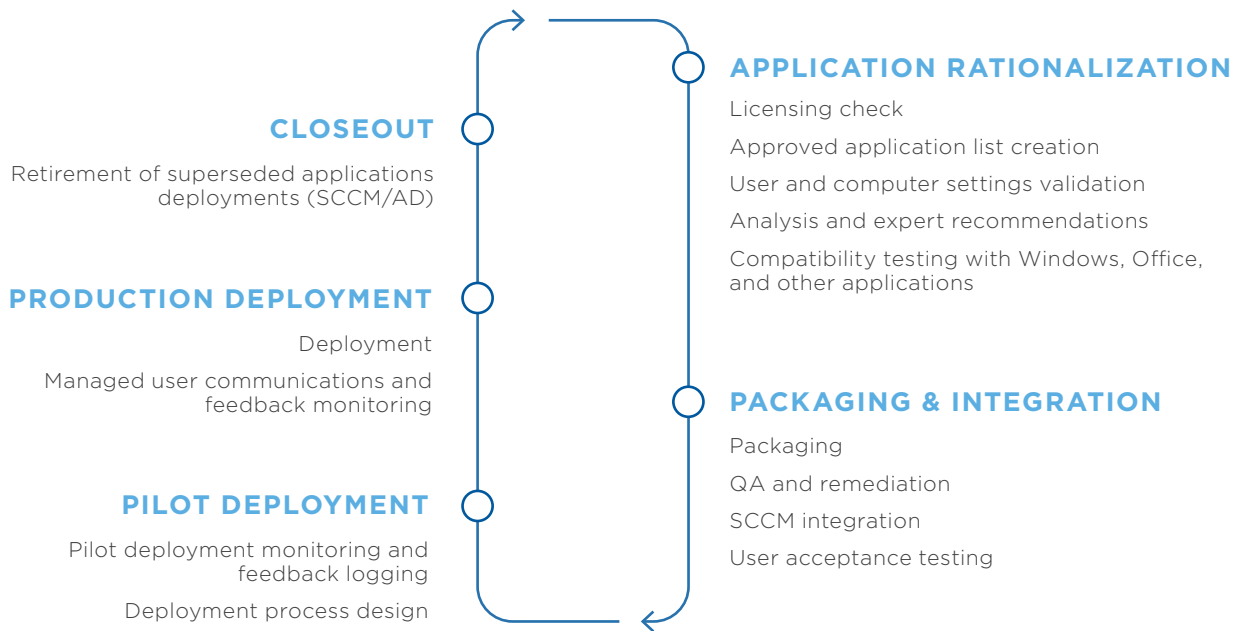

APPLICATIONS LIFECYCLE MANAGEMENT

Countless interdependencies among application versions and Windows 10 update cycles present complex challenges for maintaining a secure desktop. Kraft Kennedy's ALM provides a process that maintains application compatibility, feature enhancements, security, and proper licensing.

APPLICATIONS LIFECYCLE

PROVIDE YOUR USERS WITH THE LATEST AND GREATEST WITHOUT FREQUENT PRODUCTIVITY DISRUPTIONS.

OVER **120,000** DESKTOPS DEPLOYED

Our proprietary best practices will help you get the most productivity from your desktop design.

appbakery
by Kraft Kennedy

WHY KRAFT KENNEDY?

Kraft Kennedy's unique process-driven methodology provides repeatable processes for maintaining your desktop as your OS and applications evolve. Our expertise provides a tried and true approach to managing today's desktop.